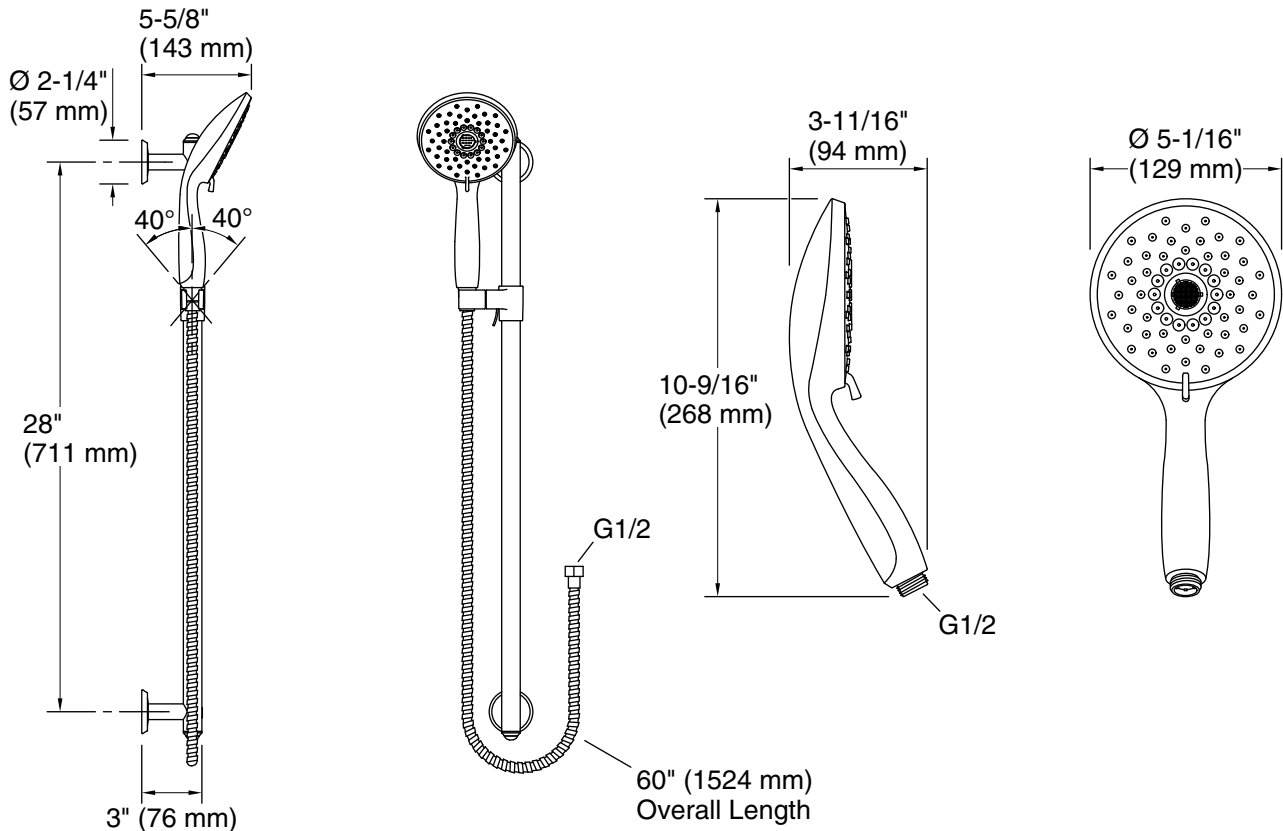

Features

- Includes Forté® 1.75-gpm multifunction handshower, 60" metal hose, 30" slidebar and transitional slidebar trim.
- Multifunction showerhead and handshower each have advanced spray engines to provide three experiences: full coverage, pulsating massage, and silk spray.
- Full coverage spray produces an encompassing spray ideal for everyday use.
- Pulsating massage spray targets sore muscles to ease away aches and pains.
- Silk spray releases a dense, luxurious spray ideal for rinsing.
- Thumb tab allows for a smooth transition between sprays.
- Combination of balance, weight, grip, and angle makes this handshower comfortable and easy to use.
- MasterClean™ sprayface features an easy-to-clean surface that withstands mineral buildup.
- 1.75 gpm (6.6 lpm) flow rate.
- 30" slidebar features adjustable mounting brackets for installation flexibility.
- Coordinates with Forte®, Alteo®, and Refinia® faucets and accessories.
- Features a nonpositive shutoff: water-saving pause mode to temporarily reduce water flow.

Technical Information

All product dimensions are nominal.

Handshower:

Rated maximum flow: 1.75 gal/min (6.6 l/min)
Pressure: 45 psi (3.1 bar)

Notes

Install this product according to the installation instructions.